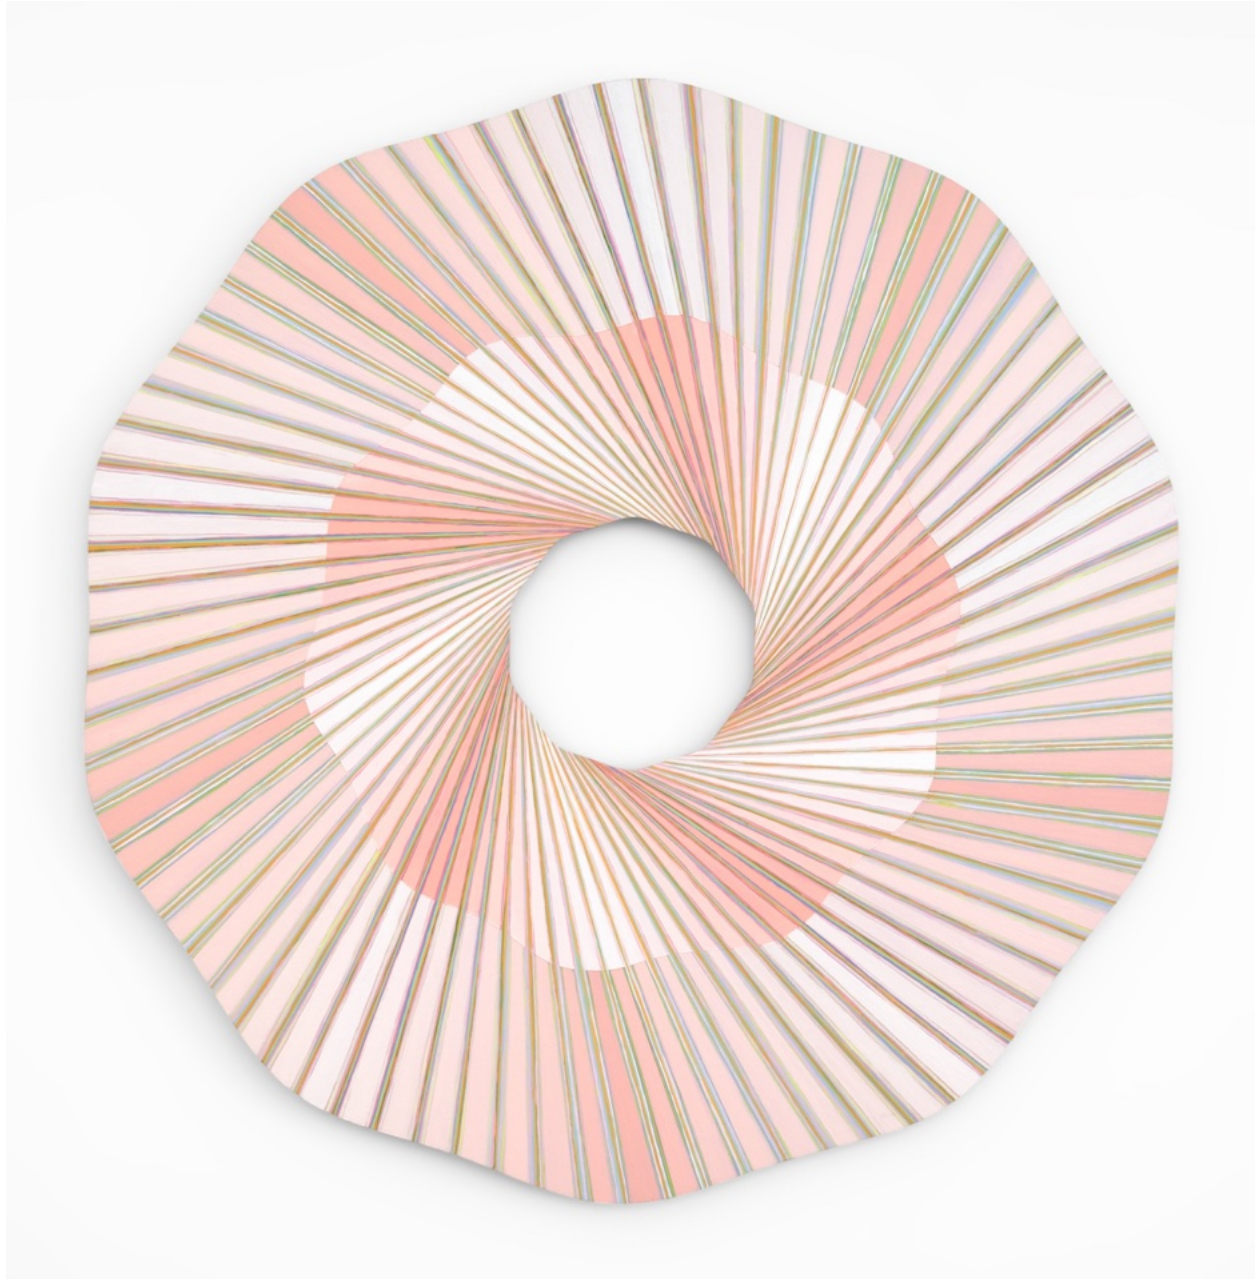

*Price Upon Request*

**MOODY GALLERY**

**Jay Shinn**  
*Cosmic Memo 2, 2022*  
acrylic on birch panel  
59" x 59" x 2"

*Price Upon Request*

**MOODY GALLERY**

**Jay Shinn**  
*Cosmic Memo 3, 2022*  
acrylic on birch panel  
59" x 59" x 2"