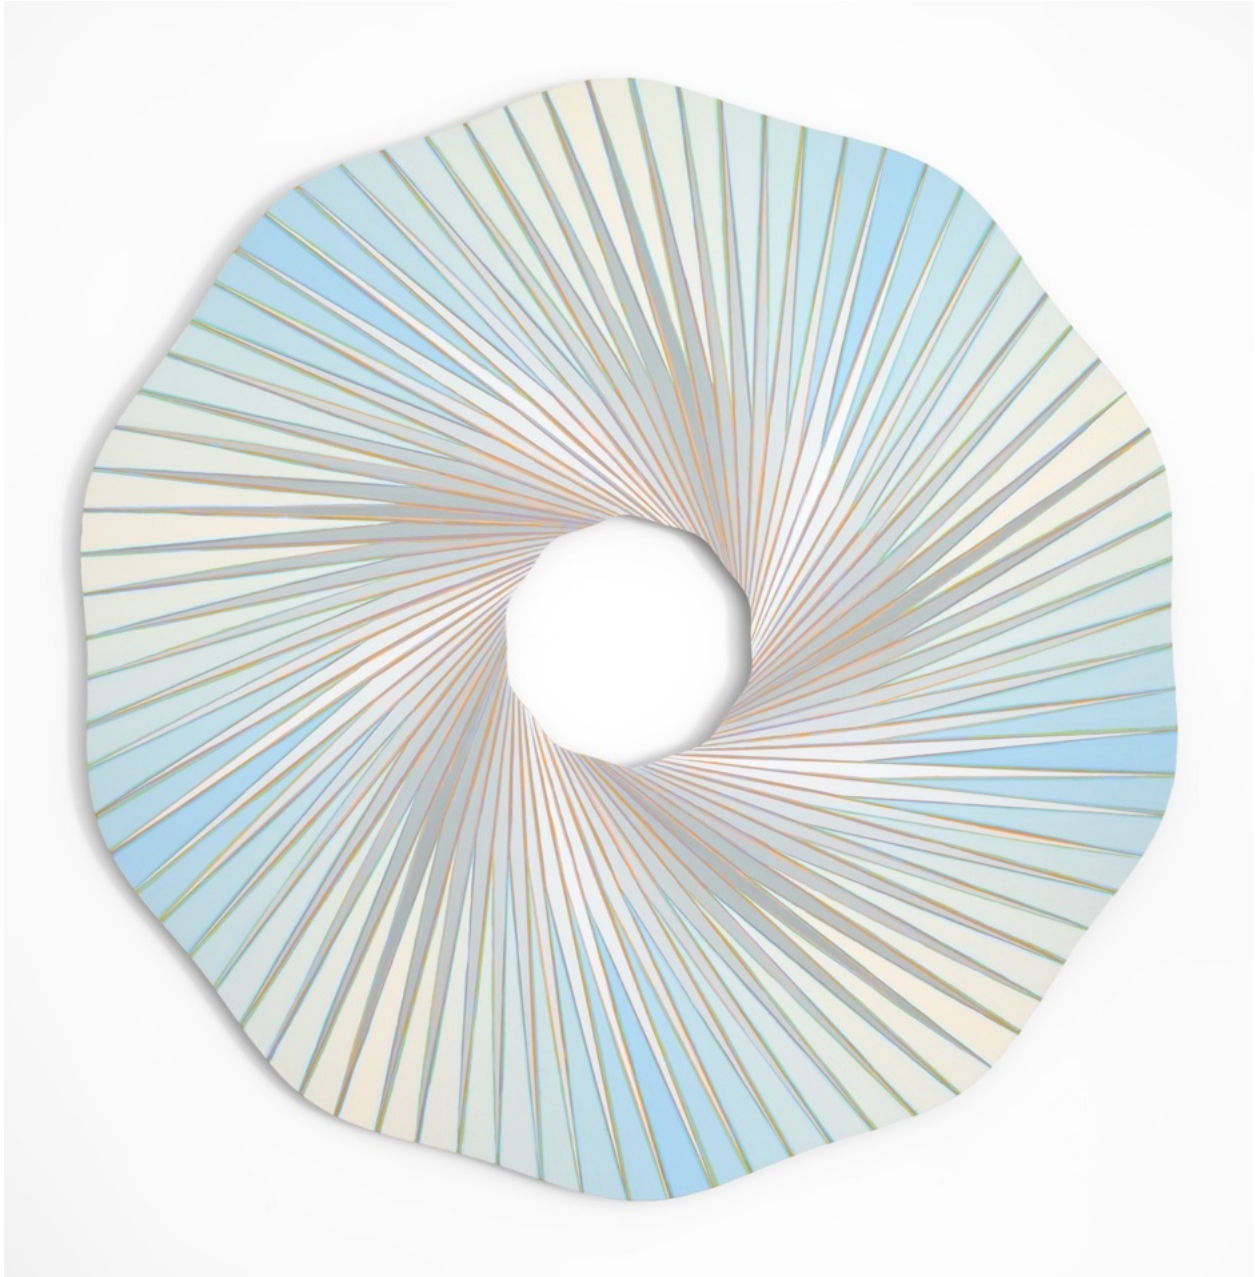

Jay Shinn
Cosmic Memo 1, 2022
acrylic on birch panel
59" x 59" x 2"

MOODY GALLERY

Price Upon Request