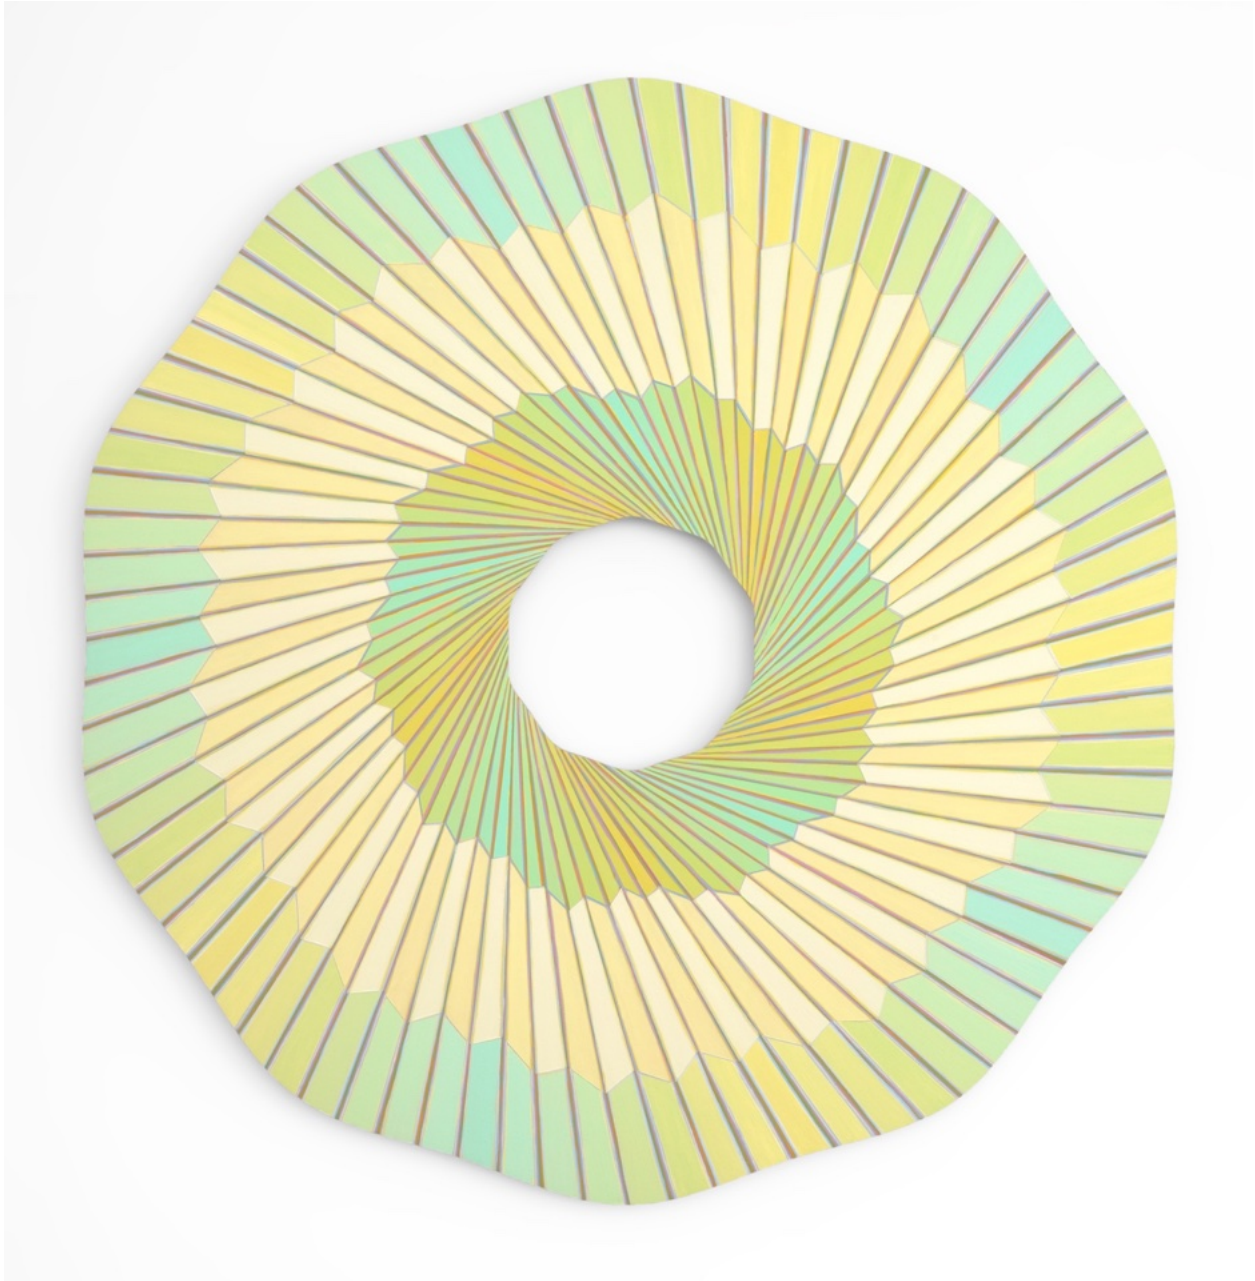

MOODY GALLERY

Price Upon Request