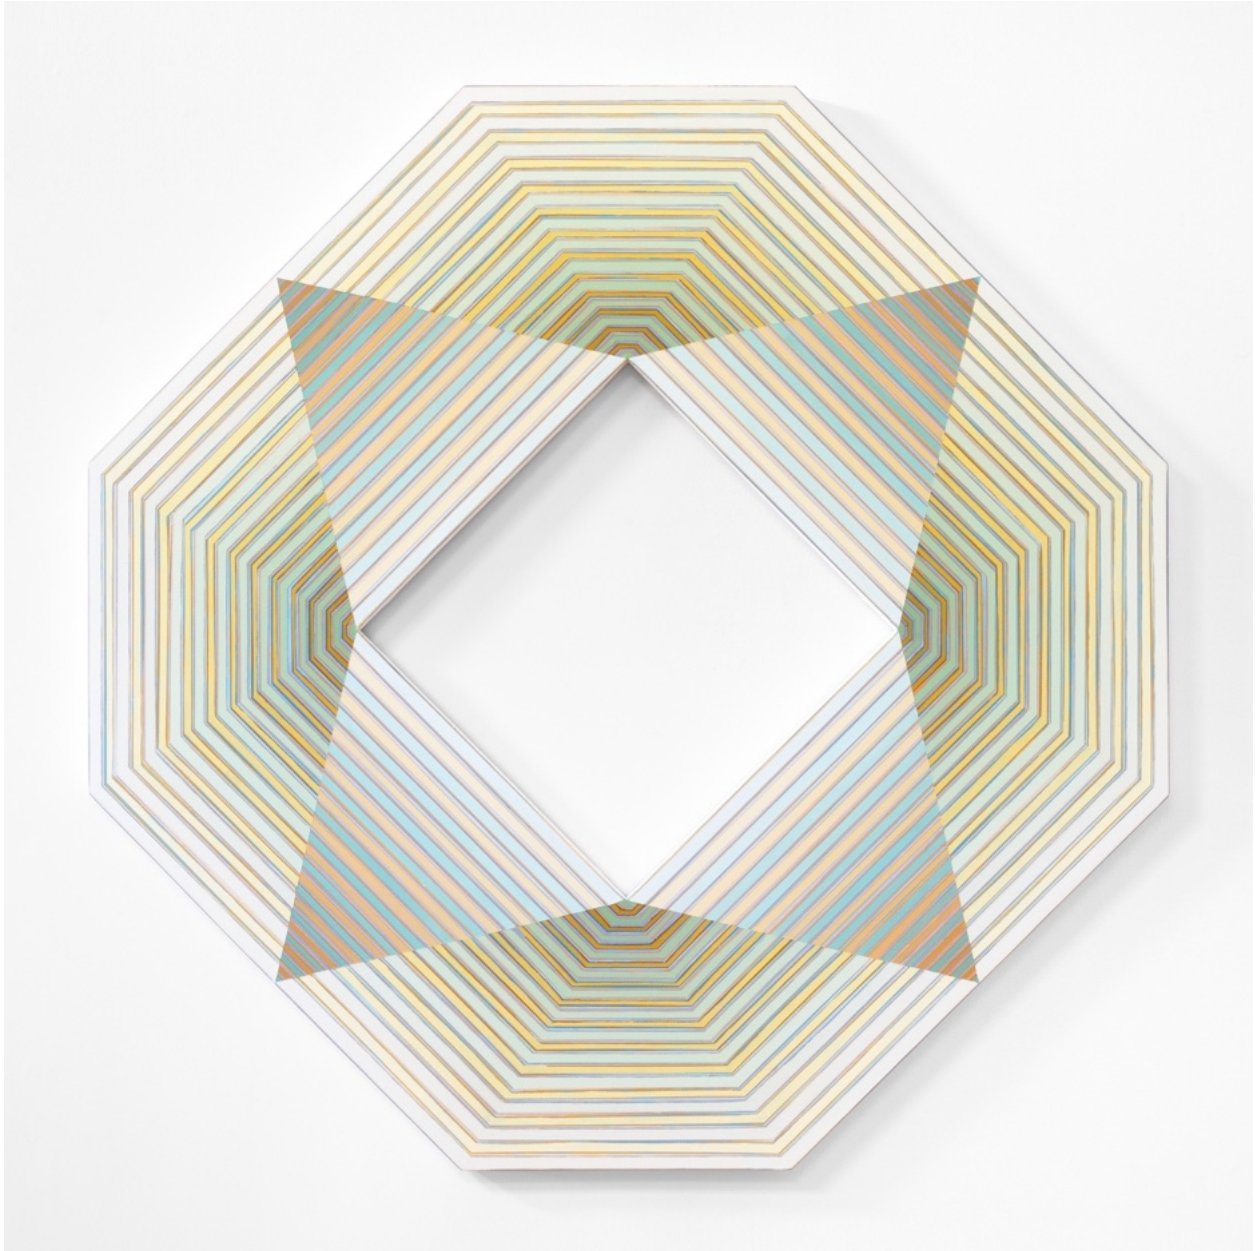

The exhibit is composed of eight somewhat large-scale works on both shaped canvas and wood panel. As the previous installation works were often site-specific, these paintings incorporate the positive/negative space in a way to become a part of the wall and the room. These outward shapes have informed and led the images' final outcome through the painting process. The results bring forth Shinn's ongoing interest in light, form, optical and physical presence.

“His works are playful yet minimal, constant and ever-changing, simple yet highly refined, mathematical but fun, and last but not least, old school while being thoroughly modern and even high tech. In any case, the optical devices and illusions he so skillfully employs lead us to question what we see instead of simply believing it. In that sense his work is outright philosophical because it is seeking truth and can cause a meditational or even spiritual effect like a mandala through its form and shape.”

*Price Upon Request*

**MOODY GALLERY**

**Jay Shinn**  
*Fleetwood, 2022*  
acrylic on birch panel  
86" x 86" x 2"

*Price Upon Request*

**MOODY GALLERY**

**Jay Shinn**

*Lavender Way, 2022*

acrylic on canvas

69 1/2" x 53" x 3"

*Price Upon Request*

**MOODY GALLERY**

**Jay Shinn**  
*Soul Scape*, 2022  
acrylic on canvas  
72" x 72" x 2 1/2"

*Price Upon Request*

**MOODY GALLERY**

**Jay Shinn**  
*Milo*, 2022  
acrylic on birch panel  
75" x 27" x 2 1/4"