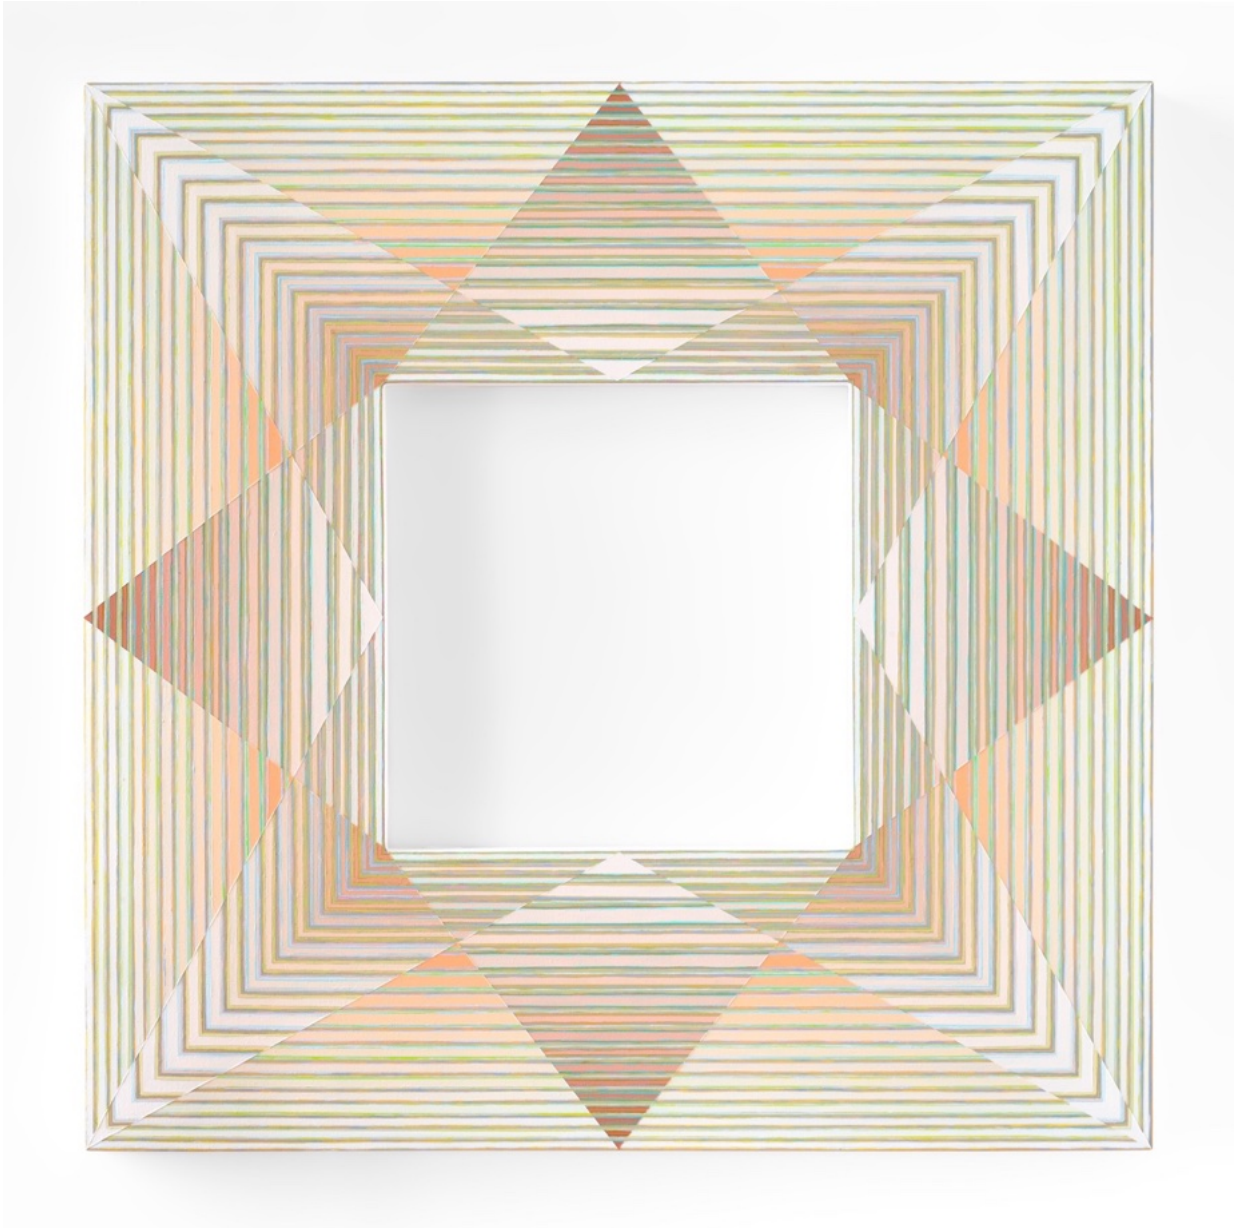

Jay Shinn
Milo, 2022
acrylic on birch panel
75" x 27" x 2 1/4"

MOODY GALLERY

Jay Shinn
Funk Haus, 2022
acrylic on canvas
72" x 72" x 2 3/4"

Price Upon Request