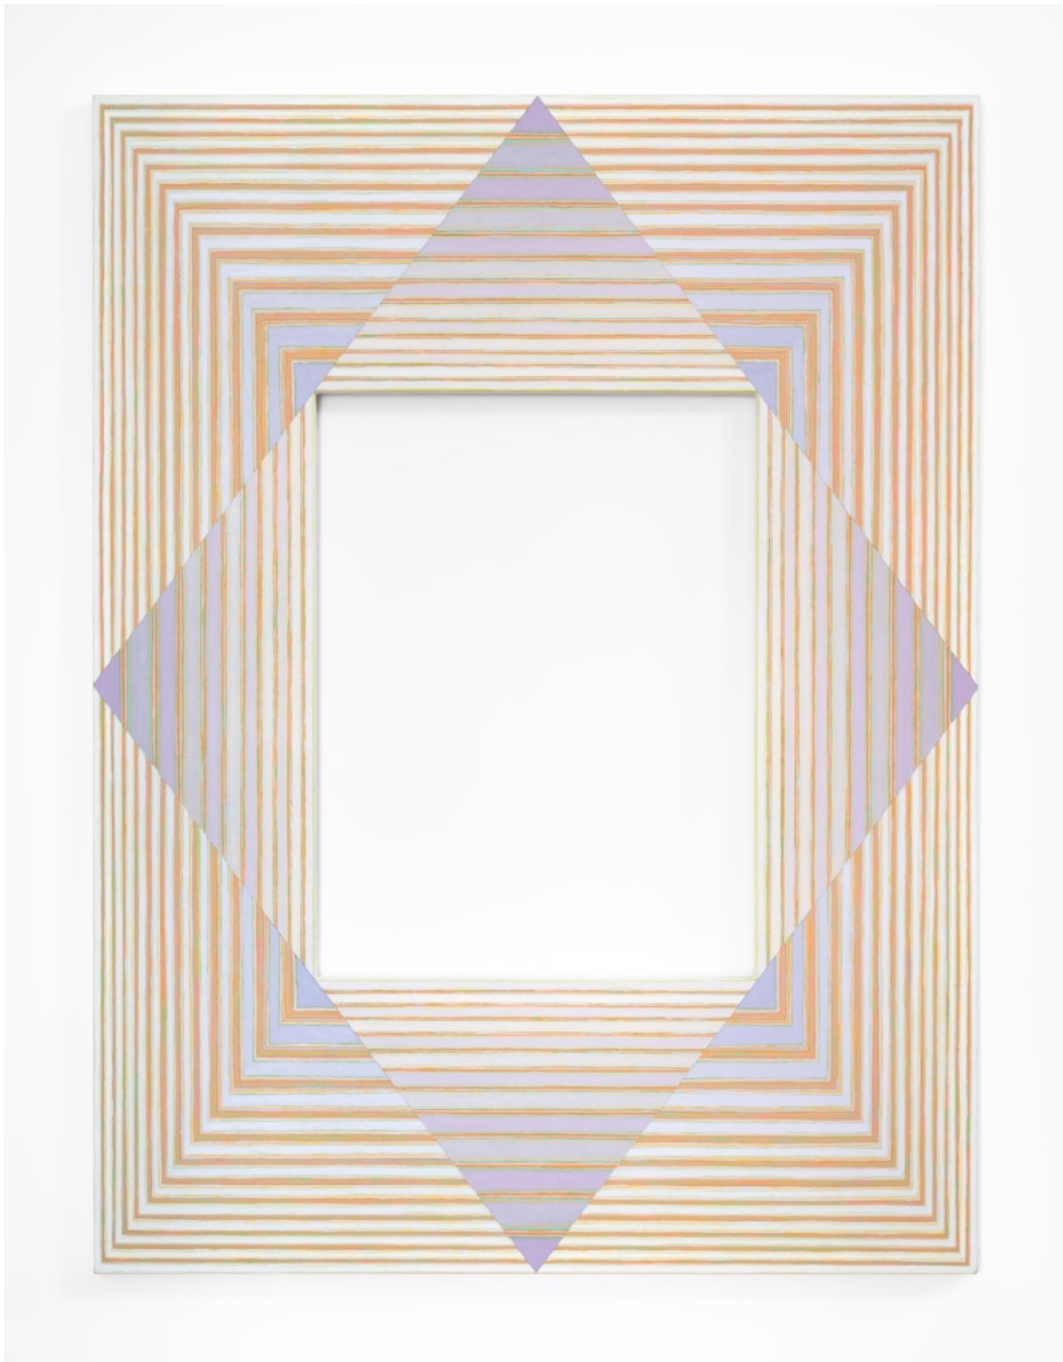

The exhibit is composed of eight somewhat large-scale works on both shaped canvas and wood panel. As the previous installation works were often site-specific, these paintings incorporate the positive/negative space in a way to become a part of the wall and the room. These outward shapes have informed and led the images' final outcome through the painting process. The results bring forth Shinn's ongoing interest in light, form, optical and physical presence.

“His works are playful yet minimal, constant and ever-changing, simple yet highly refined, mathematical but fun, and last but not least, old school while being thoroughly modern and even high tech. In any case, the optical devices and illusions he so skillfully employs lead us to question what we see instead of simply believing it. In that sense his work is outright philosophical because it is seeking truth and can cause a meditational or even spiritual effect like a mandala through its form and shape.”

*Price Upon Request*

**MOODY GALLERY**

**Jay Shinn**  
*Fleetwood, 2022*  
acrylic on birch panel  
86" x 86" x 2"

*Price Upon Request*

**MOODY GALLERY**

**Jay Shinn**

*Lavender Way, 2022*

acrylic on canvas

69 1/2" x 53" x 3"

*Price Upon Request*

**MOODY GALLERY**

**Jay Shinn**  
*Soul Scape*, 2022  
acrylic on canvas  
72" x 72" x 2 1/2"

*Price Upon Request*

**MOODY GALLERY**

**Jay Shinn**  
*Milo*, 2022  
acrylic on birch panel  
75" x 27" x 2 1/4"